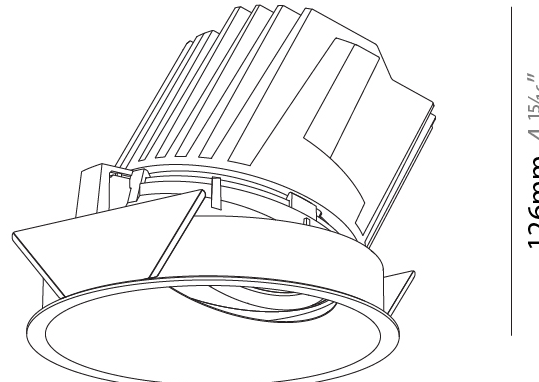

OPTICAL

Reflector°: 10
 Adjustability: Fixed

RATINGS AND CERTIFICATIONS

Certified By: Certified for North American Standards
 IP rating: IP20

126mm 4 15/16"

Ø 125mm 4 15/16"
 Ø 139mm 5 1/2"

130mm 5 1/8" 140mm 5 1/2" 10 | 15mm 3/8" 9/16" 30° ↑